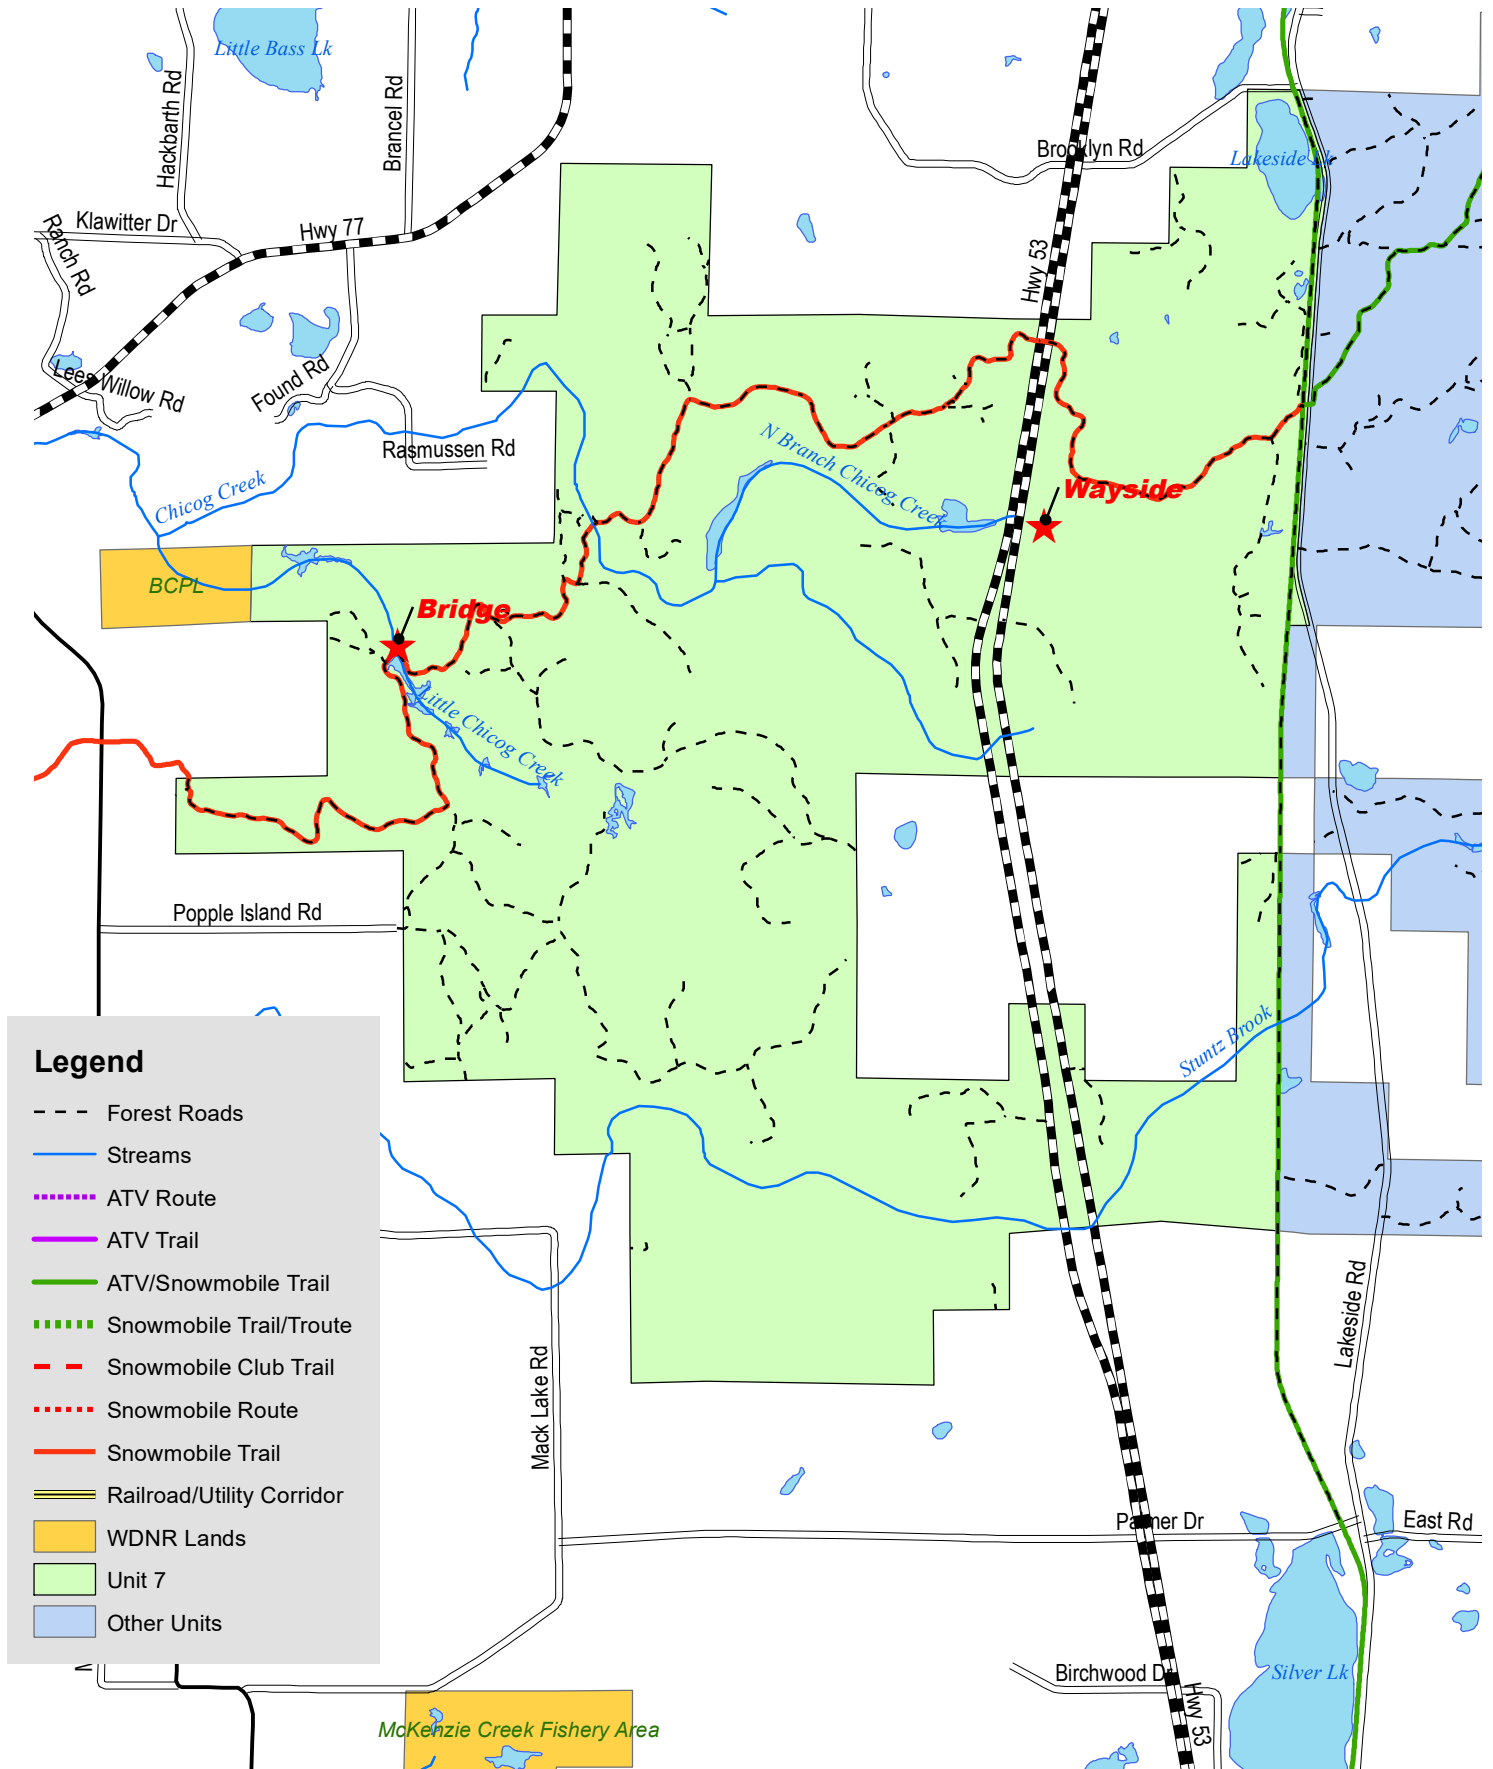

# Integrated Resource Management Unit 7 Stuntz Brook Unit

**Legend**

- - - Forest Roads
- Streams
- ..... ATV Route
- ATV Trail
- ATV/Snowmobile Trail
- ..... Snowmobile Trail/Troute
- - - Snowmobile Club Trail
- ..... Snowmobile Route
- Snowmobile Trail
- Railroad/Utility Corridor
- WDNR Lands
- Unit 7
- Other Units