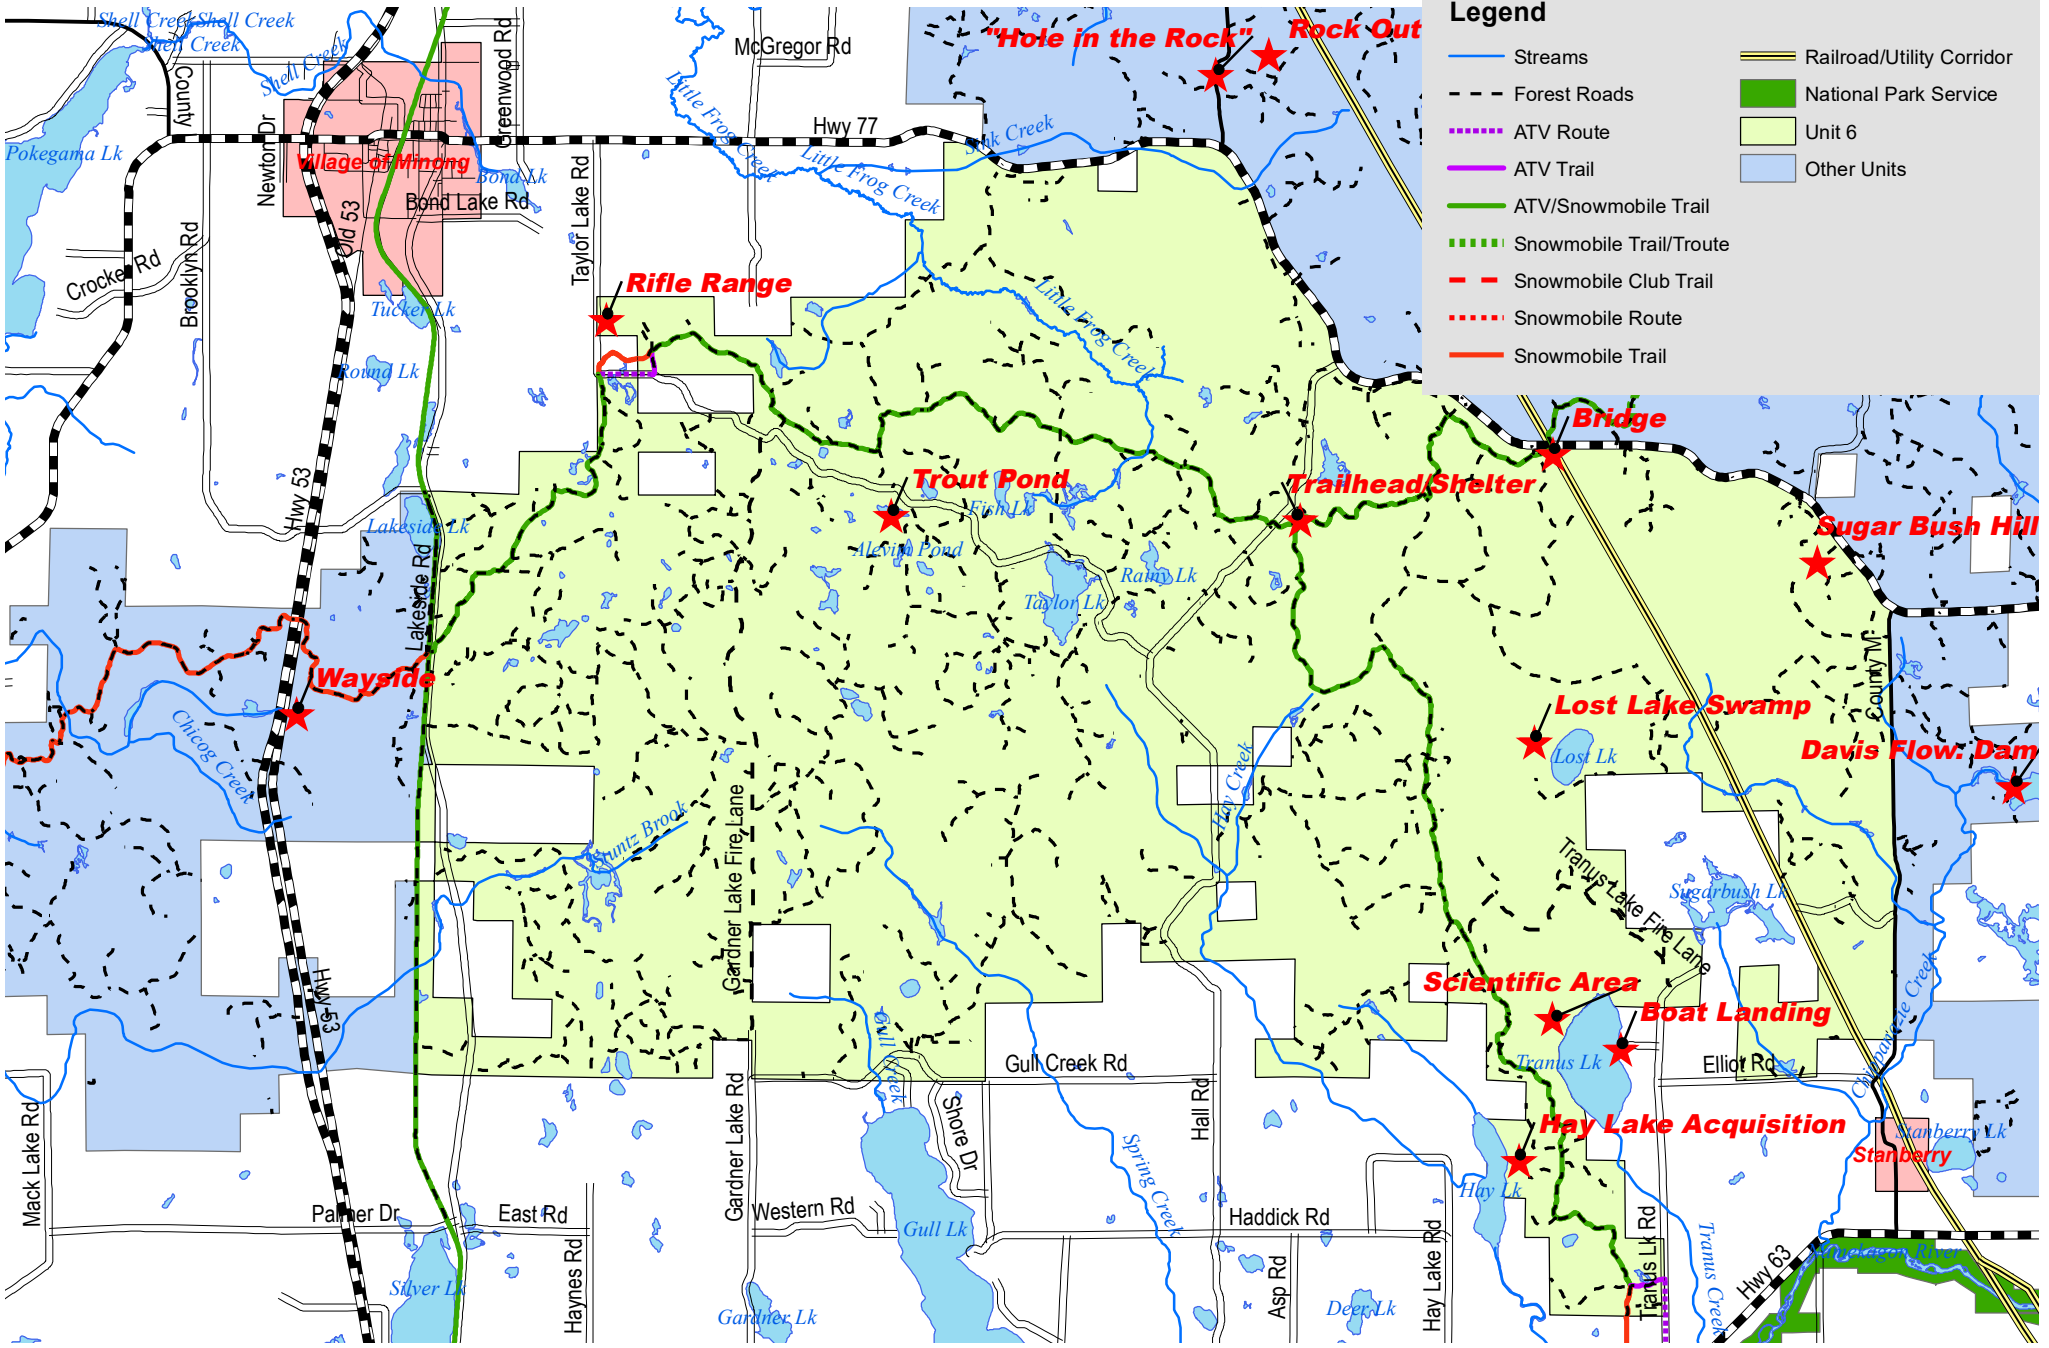

Integrated Resource Management Unit 6 Gardner Unit

Legend

	Streams		Railroad/Utility Corridor
	Forest Roads		National Park Service
	ATV Route		Unit 6
	ATV Trail		Other Units
	ATV/Snowmobile Trail		
	Snowmobile Trail/Troute		
	Snowmobile Club Trail		
	Snowmobile Route		
	Snowmobile Trail		