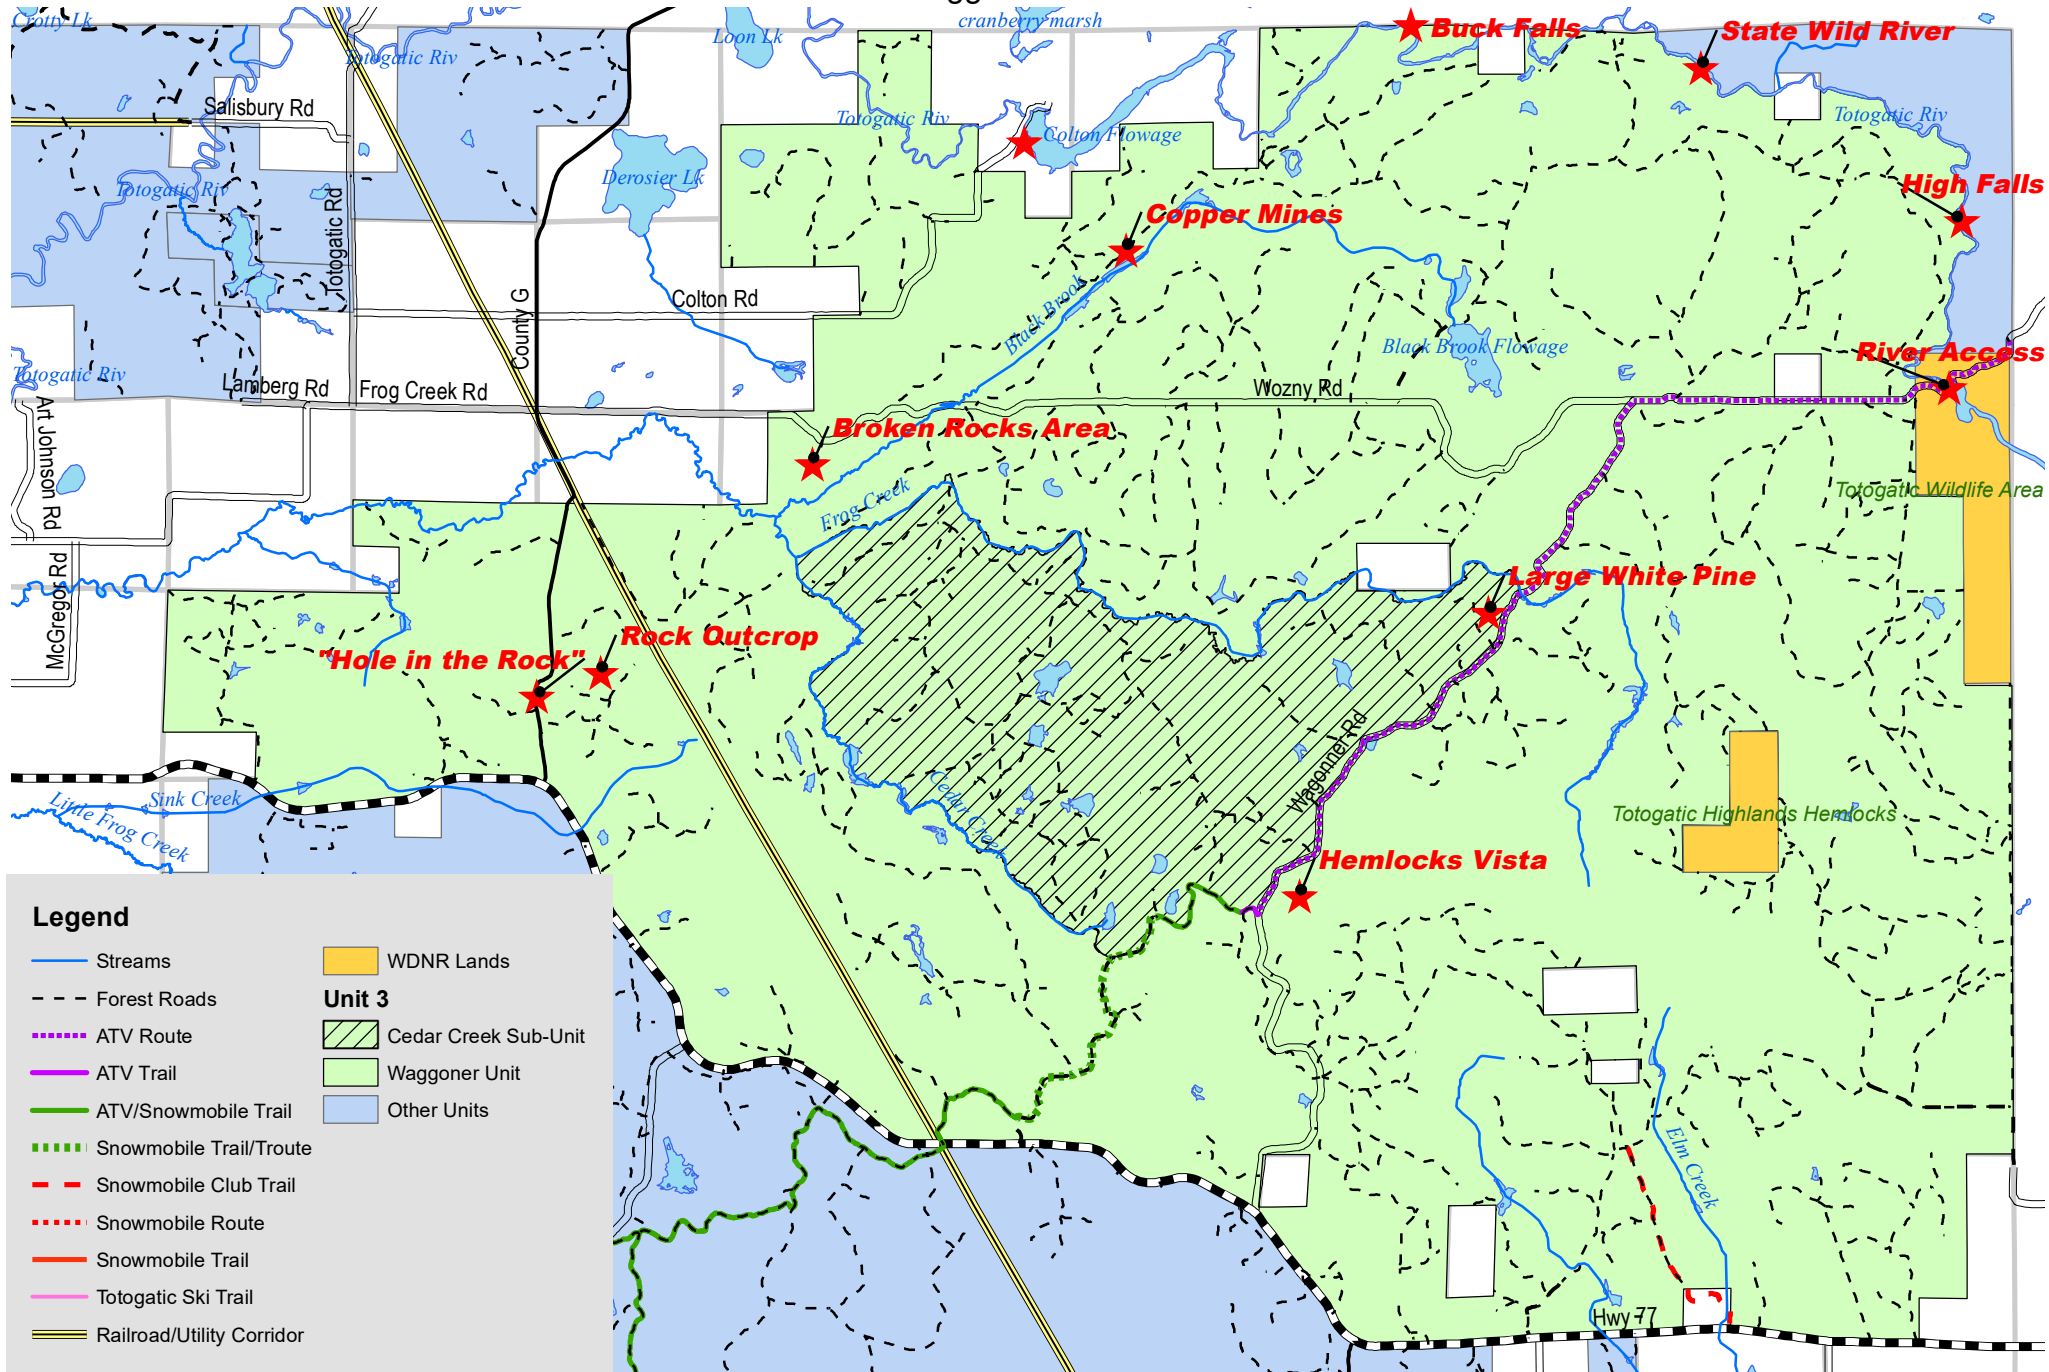

Integrated Resource Management Unit 3 Waggoner Unit

Legend

- Streams
 - Forest Roads
 - ATV Route
 - ATV Trail
 - ATV/Snowmobile Trail
 - Snowmobile Trail/Troute
 - Snowmobile Club Trail
 - Snowmobile Route
 - Snowmobile Trail
 - Totogatic Ski Trail
 - Railroad/Utility Corridor
-
- WDNR Lands
-
- Unit 3**
Cedar Creek Sub-Unit
-
- Waggoner Unit
-
- Other Units