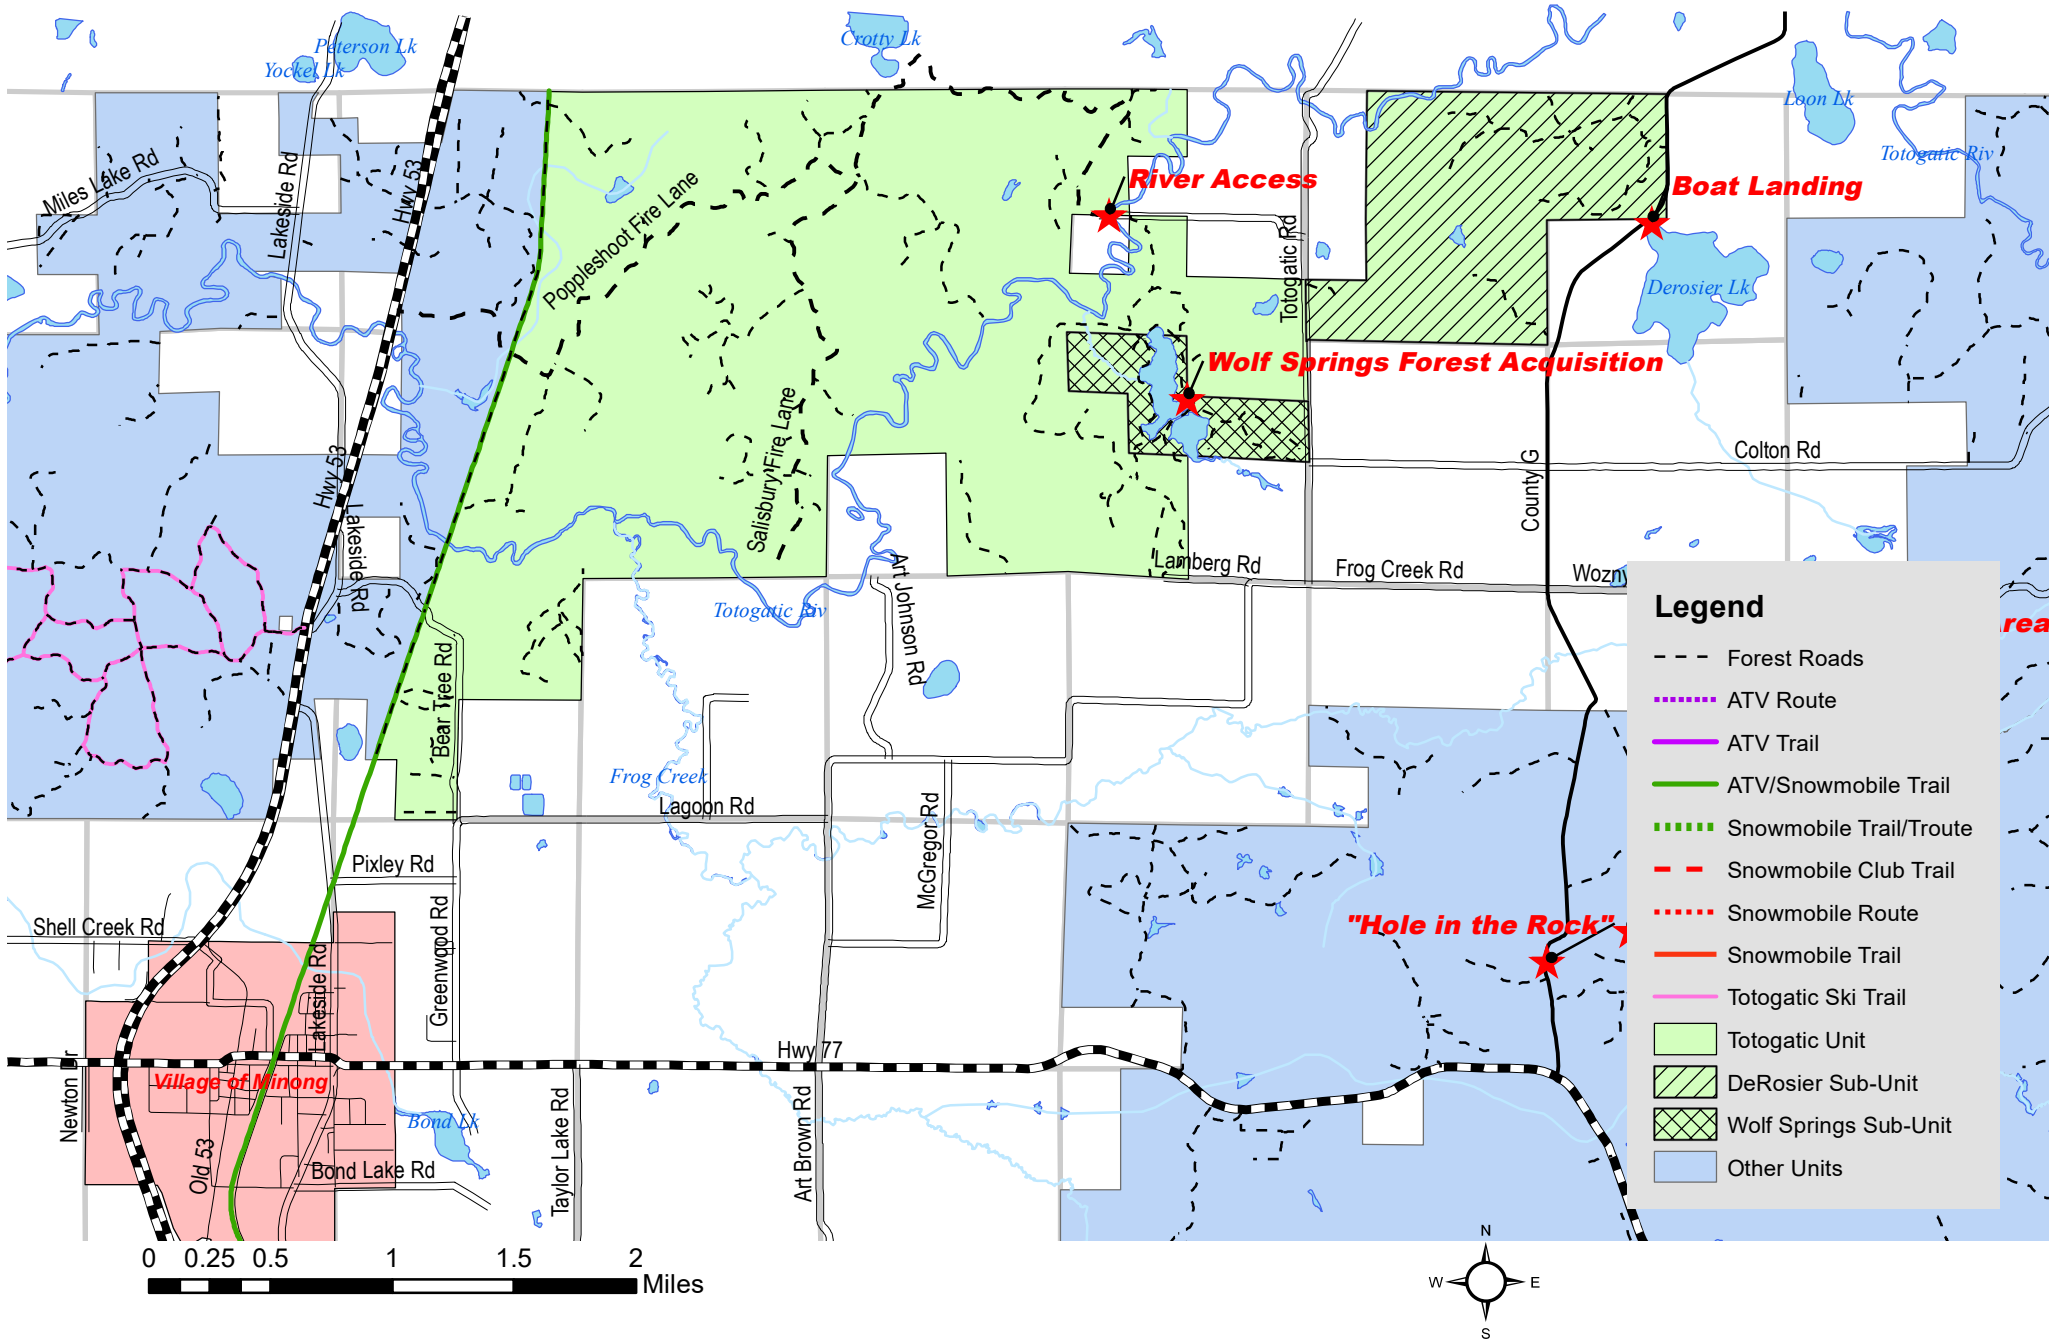

Integrated Resource Management Unit 2 Totogatic Unit

Legend

- - - Forest Roads
- ATV Route
- ATV Trail
- ATV/Snowmobile Trail
- Snowmobile Trail/Troute
- - - Snowmobile Club Trail
- Snowmobile Route
- Snowmobile Trail
- Totogatic Ski Trail
- Totogatic Unit
- DeRosier Sub-Unit
- Wolf Springs Sub-Unit
- Other Units