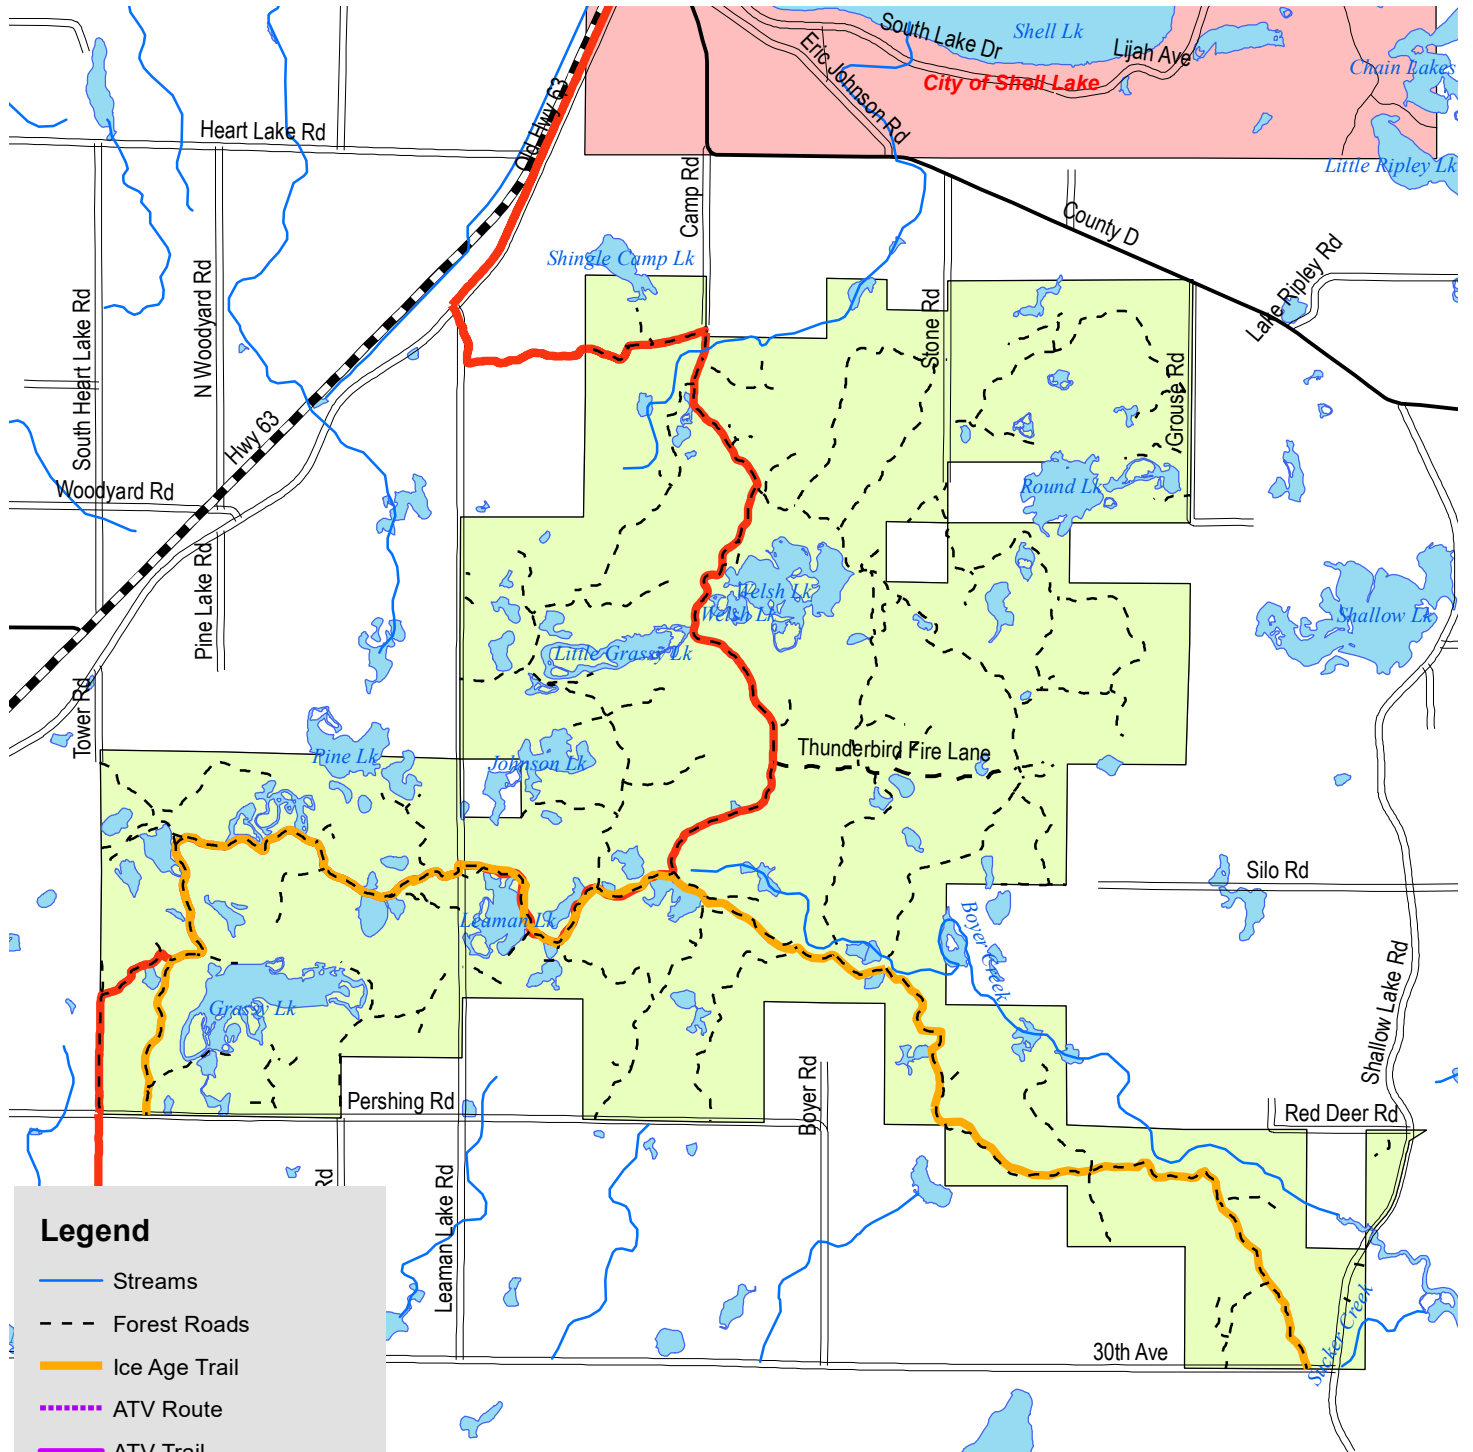

Integrated Resource Management Unit 15 Shingle Camp Unit

Legend

- Streams
- Forest Roads
- Ice Age Trail
- ATV Route
- ATV Trail
- ATV/Snowmobile Trail
- Snowmobile Trail/Troute
- Snowmobile Club Trail
- Snowmobile Route
- Snowmobile Trail
- Unit 15
- Other Units