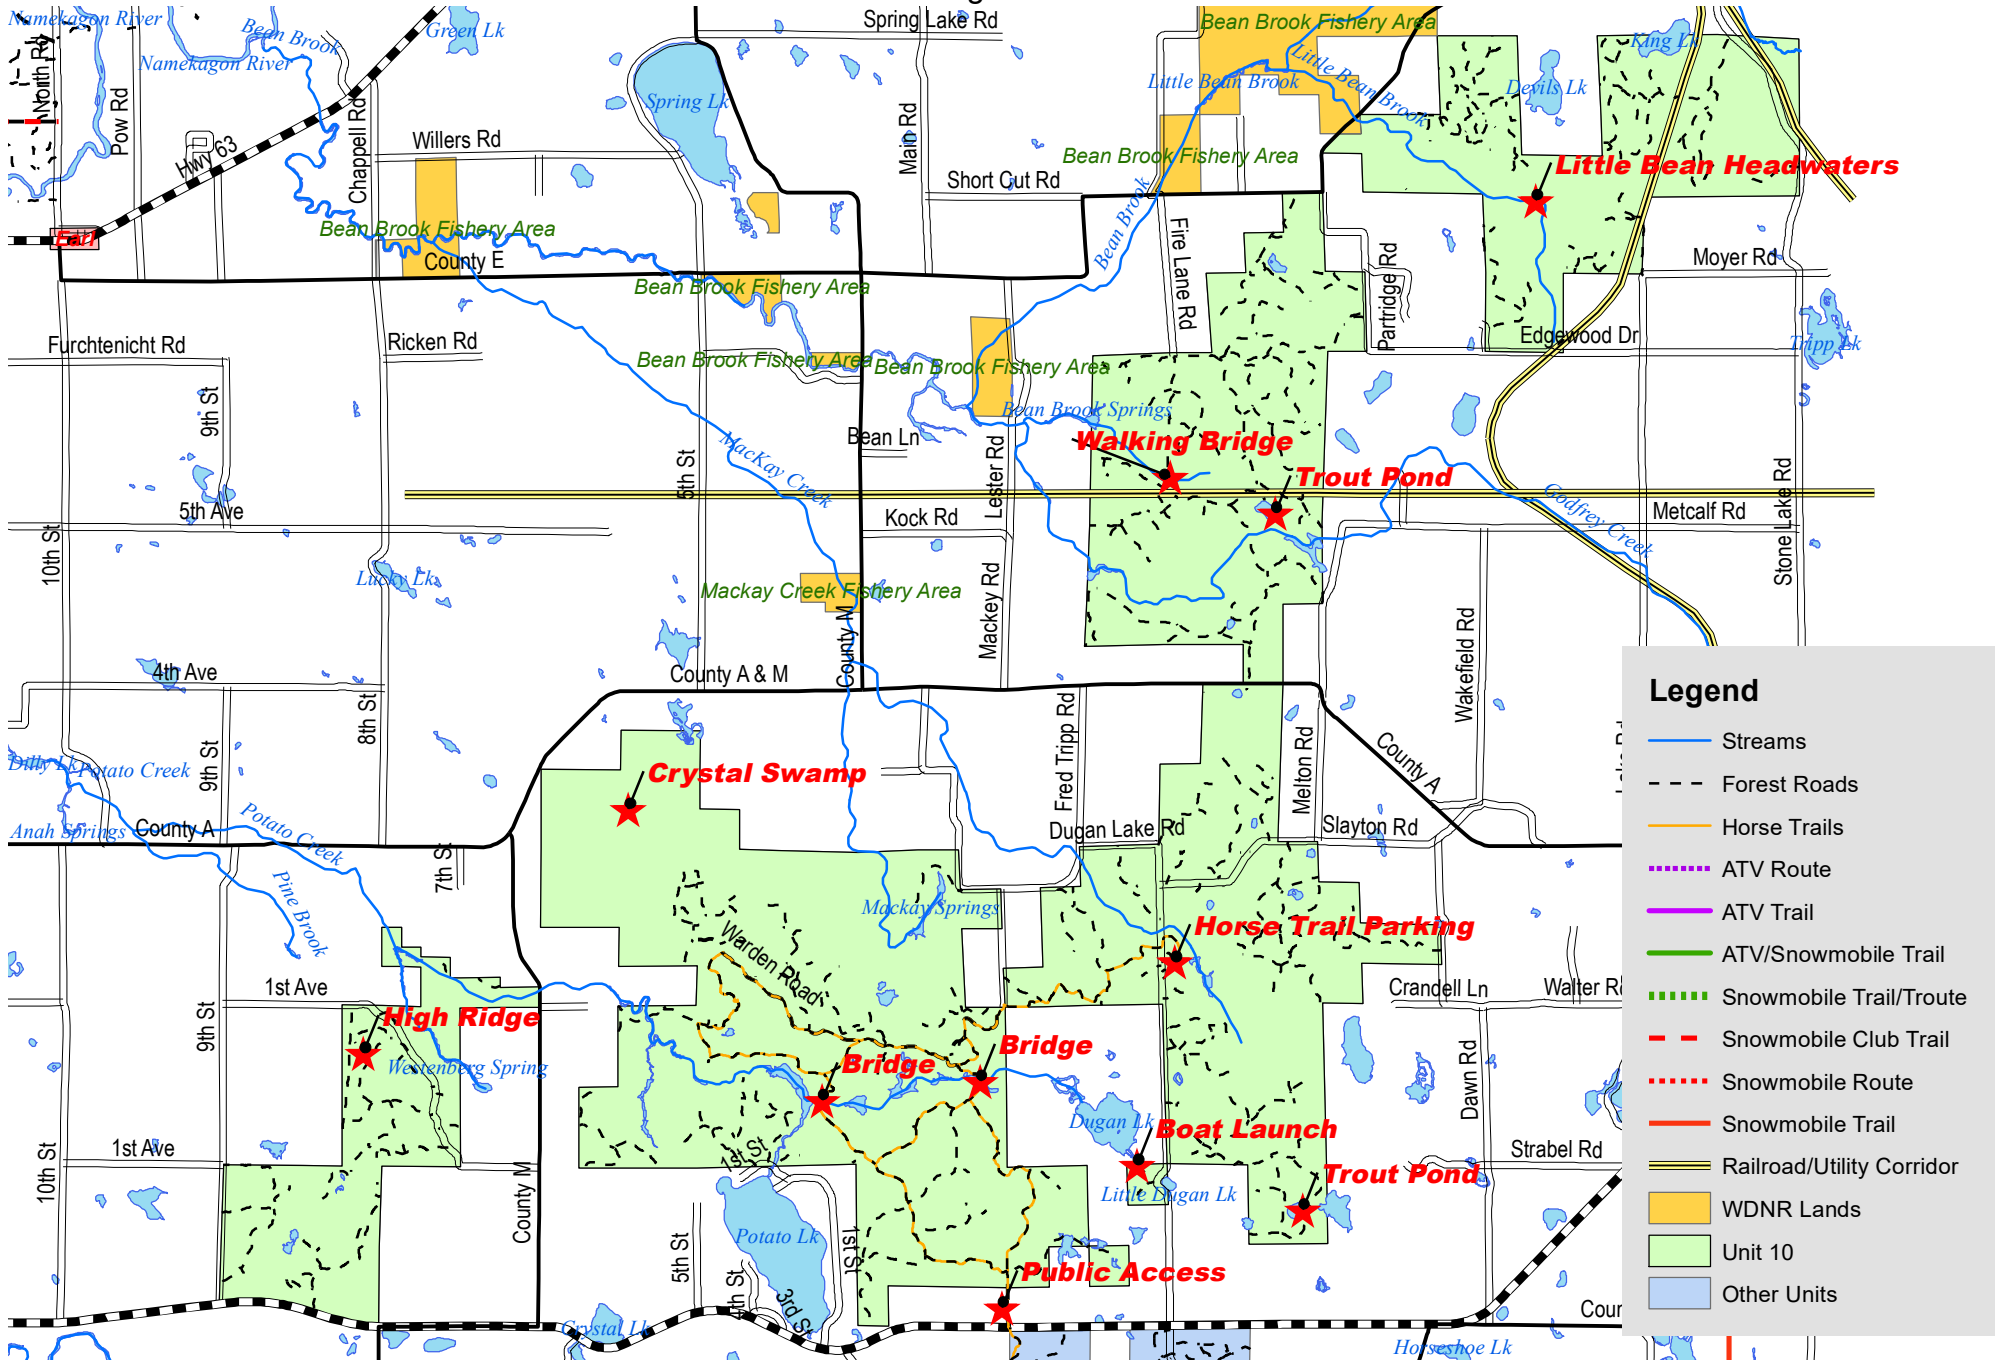

Integrated Resource Management Unit 10

Dugan Unit

Legend

- Streams
- - - Forest Roads
- Horse Trails
- ⋯ ATV Route
- ATV Trail
- ATV/Snowmobile Trail
- ⋯ Snowmobile Trail/Troute
- - - Snowmobile Club Trail
- ⋯ Snowmobile Route
- Snowmobile Trail
- Railroad/Utility Corridor
- WDNR Lands
- Unit 10
- Other Units