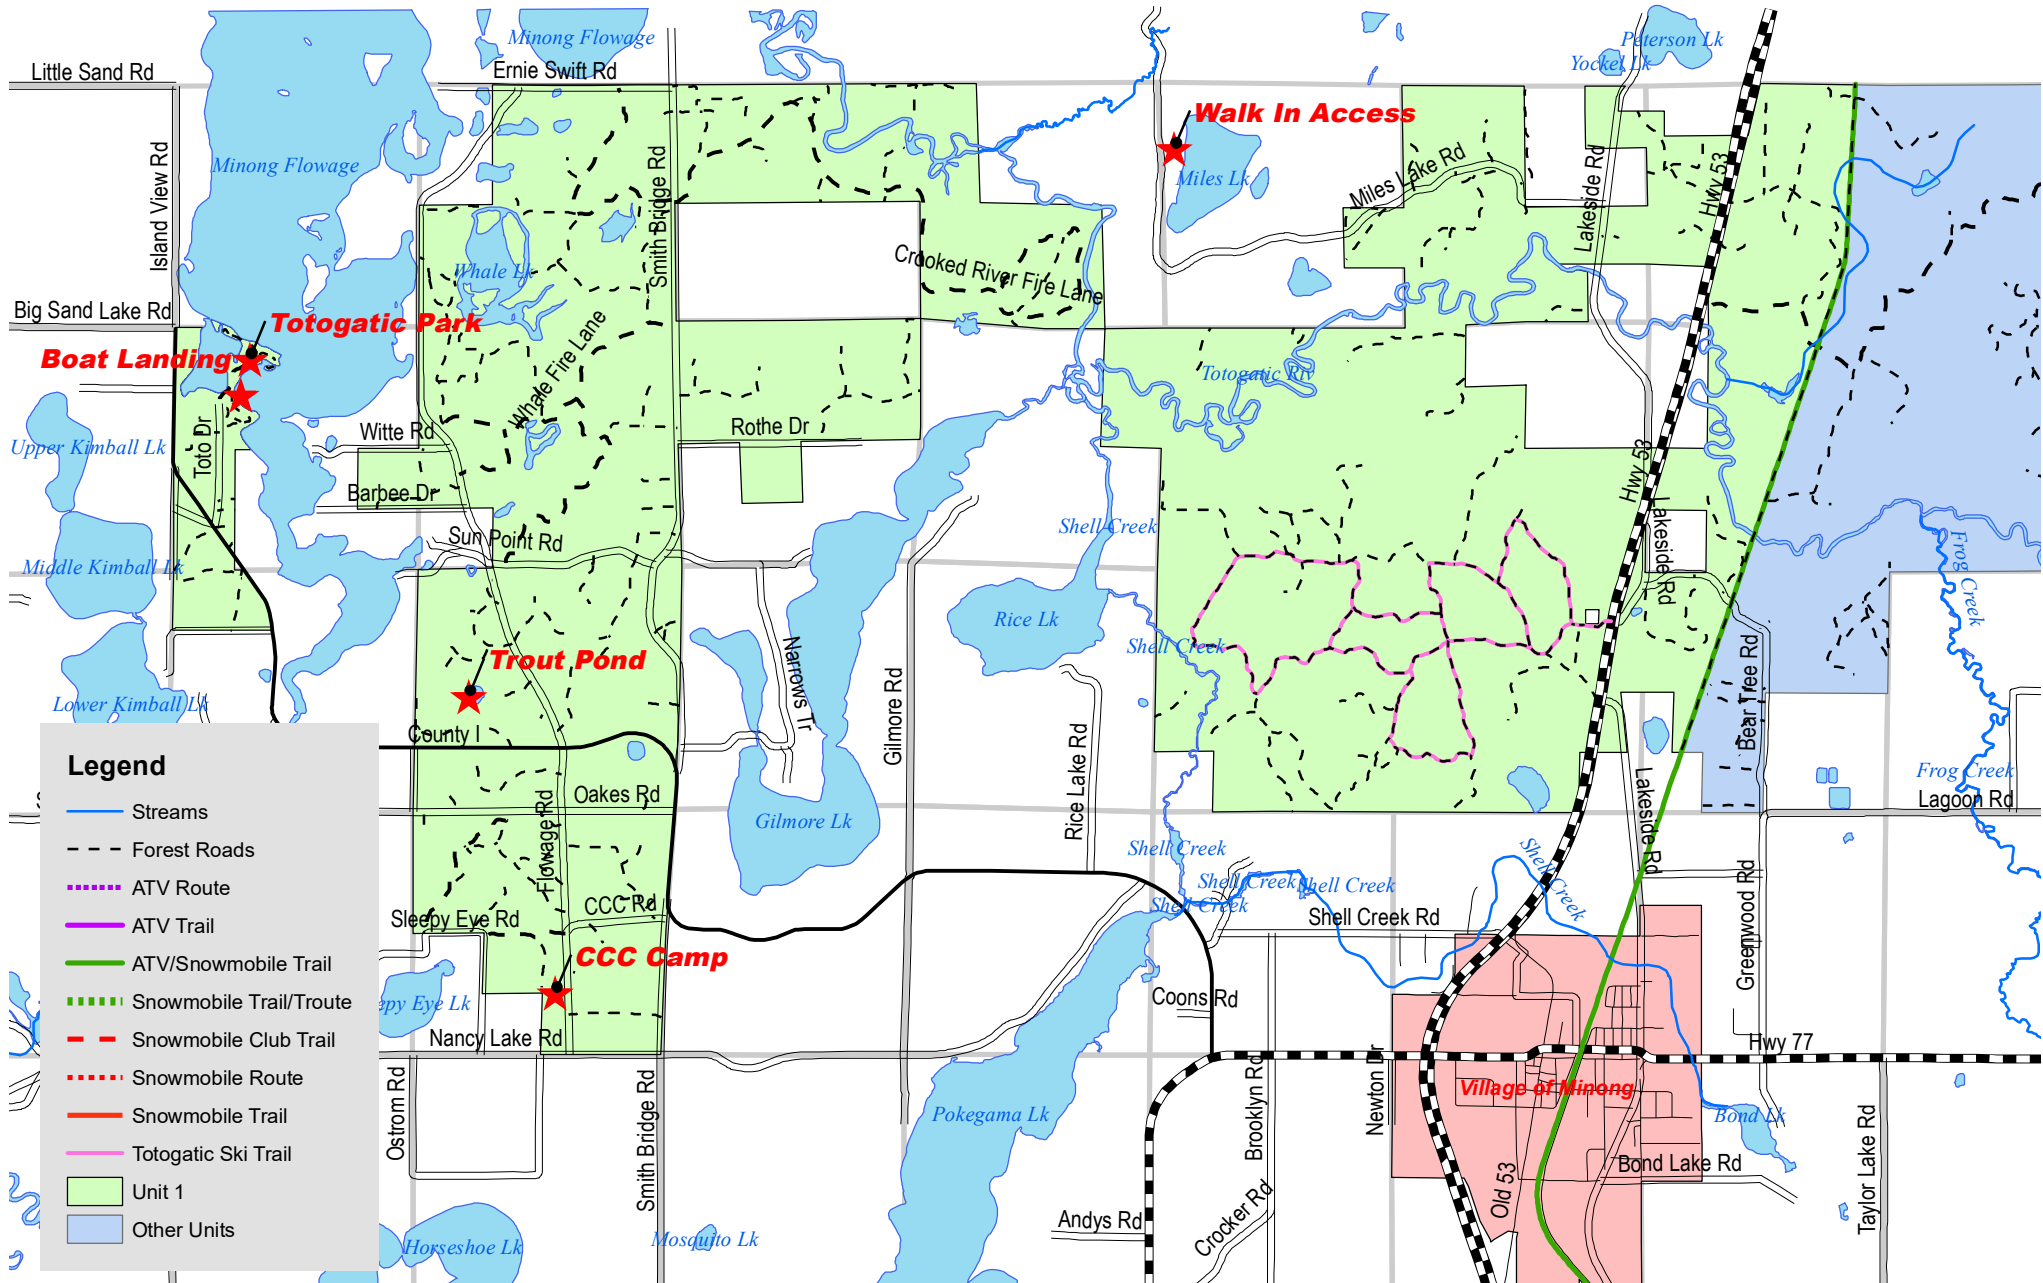

Integrated Resource Management Unit 1 Flowage Unit

Legend

- Streams
- Forest Roads
- ATV Route
- ATV Trail
- ATV/Snowmobile Trail
- Snowmobile Trail/Troute
- Snowmobile Club Trail
- Snowmobile Route
- Snowmobile Trail
- Totogatic Ski Trail
- Unit 1
- Other Units