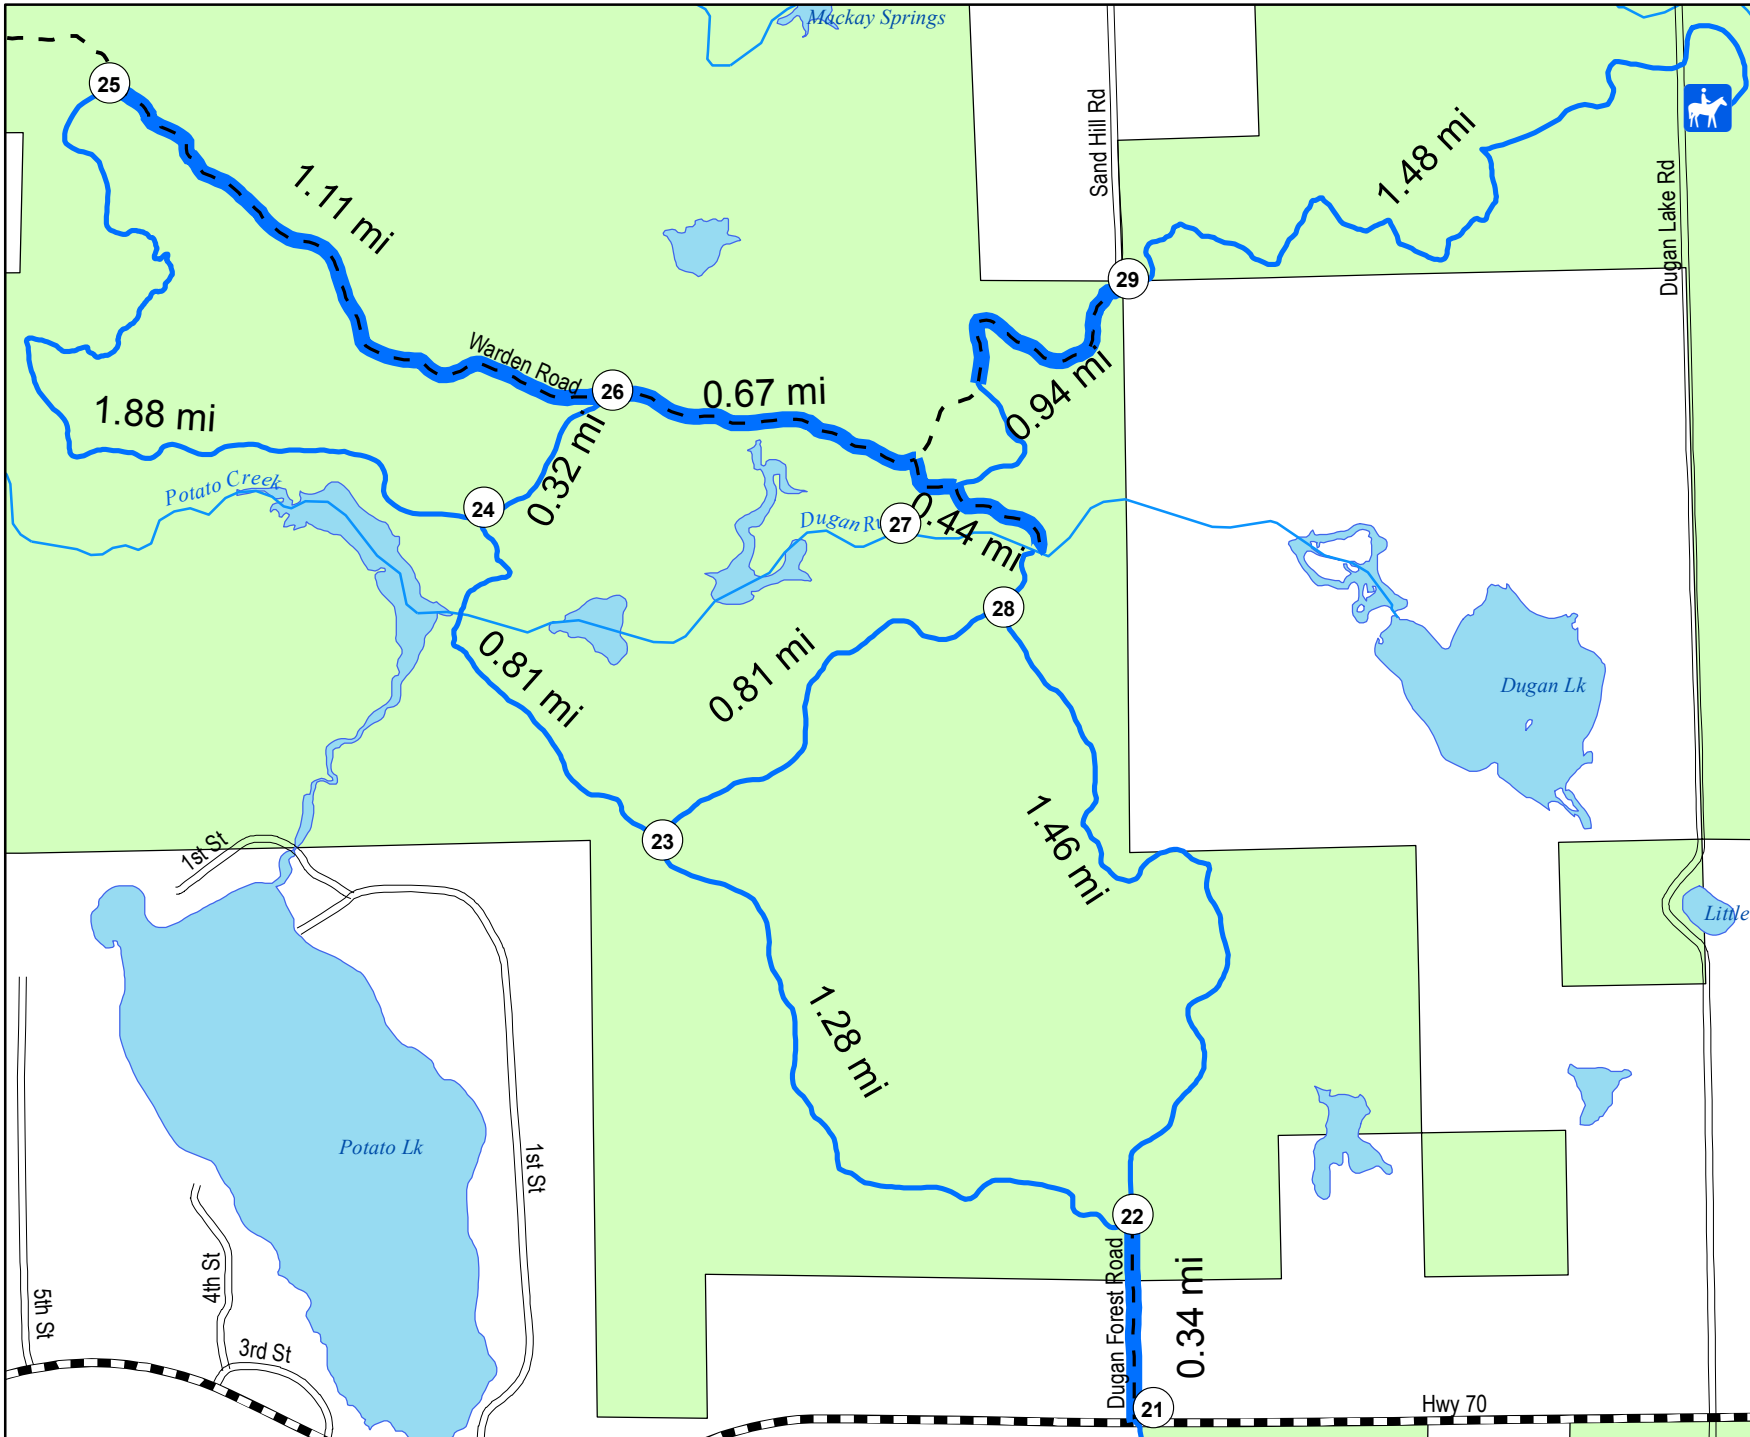

North Dugan Run Horse Trail System

- Trail Types**
- Horse Trail
 - Dual Use (ATV Trail)
 - Dual Use (Snowmobile Trail)
 - Multi-Use (Cars, Trucks)

Legend

- Trailhead
- State Highway
- County Highway
- Township Road
- County Forest Road
- Washburn County Forest

12 Total Trail Miles